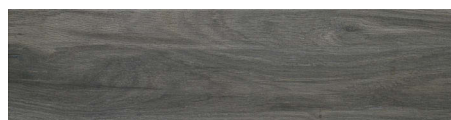

DENVER 15x60 CM. [6x23'5 IN] NEW

DENVER DUNE

DENVER NATURAL

DENVER OLIVE

DENVER TOASTED

DENVER GENIZA

DENVER NATURAL

PAVIMENTO/SATINADO/INYECCION DIGITAL

FLOOR TILE/SATIN/DIGITAL INJECTION