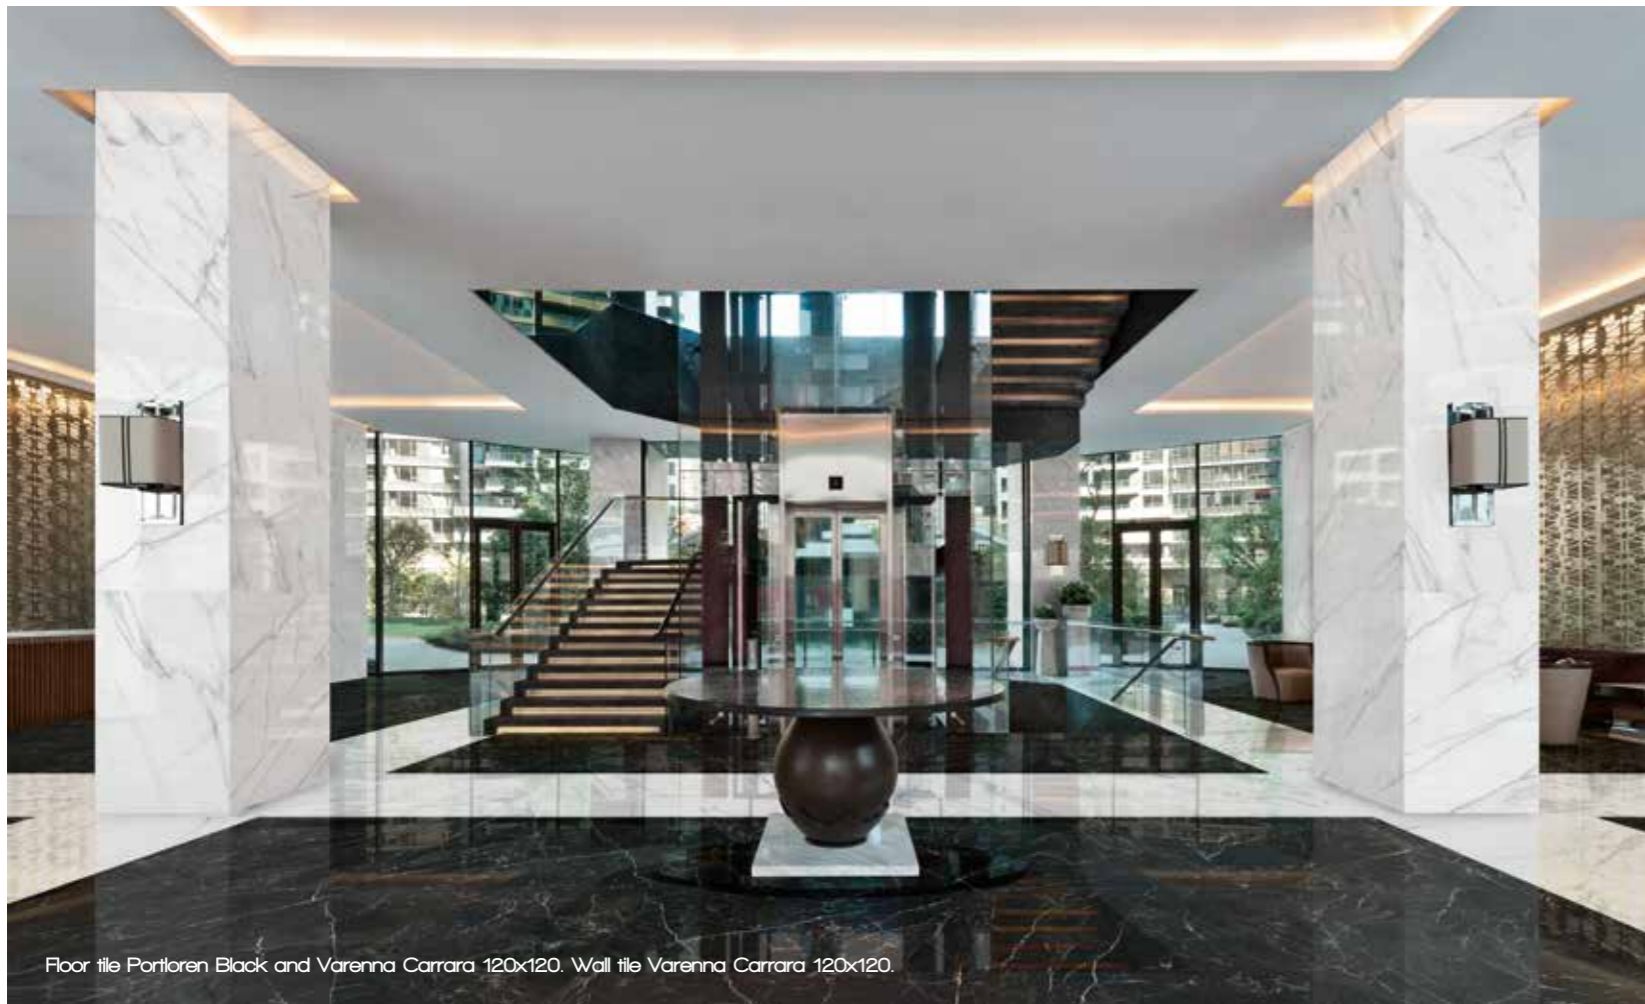

PORTLOREN BLACK 06 DESIGNS 120x120

Floor tile Portloren Black and Varenna Carrara 120x120. Wall tile Varenna Carrara 120x120.

STECHE
(Portloren/Varenna)
40x30 16"x12"
PULIDO P 19

TRI
PORTLOREN
23,2x20 9"x7,8"
O NATURAL M 33