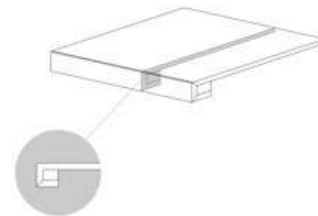

PELDAÑO GRADONE RECTO

SP2093 | 60X120 / 24"x48"
SP2066 | 60X60 / 24"x24"
SP2093 | 50X100 / 20"x40"
SP2093 | 100X100 / 40"x40"