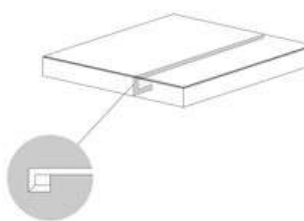

ANGULO GRADONE RECTO

SP2097 | 60X120 / 24"x48"
SP2085 | 60X60 / 24"x24"
SP2097 | 50X100 / 20"x40"
SP2097 | 100X100 / 40"x40"