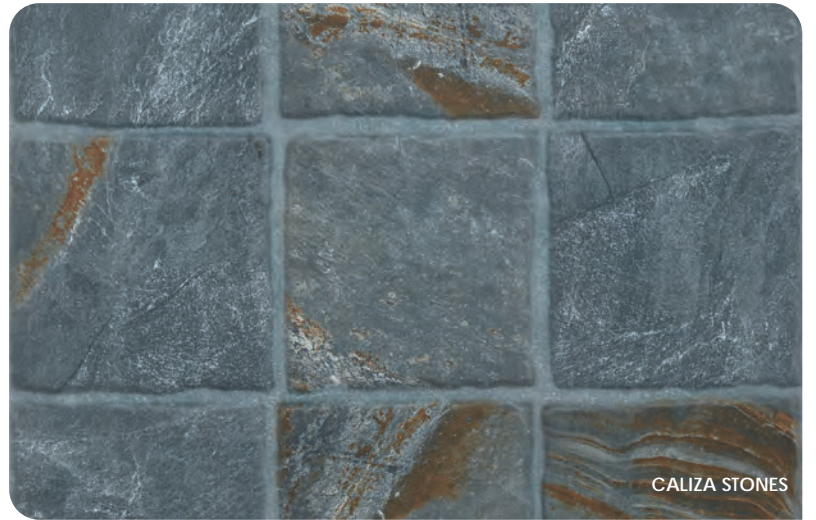

MOREDA

MOREDA

MOREDA CALIZA / MOREDA CALIZA STONES 60X60 RC

MOREDA | PORCELÁNICO
PORCELAIN

MOREDA BEIGE / BEIGE STONES 60x60 RC

PORCELÁNICO
PORCELAIN

SLIP-STOP

60x60cm
23.4"x23.4" RC

20thick

CALIZA

CALIZA STONES

GRIS

GRIS STONES

BEIGE

BEIGE STONES

	20thick
	60x60cm RC 23.4"x23.4" RC
CALIZA	PP2704
GRIS	PP2702
BEIGE	PP2703
CALIZA STONES	PP2704
GRIS STONES	PP2702
BEIGE STONES	PP2703