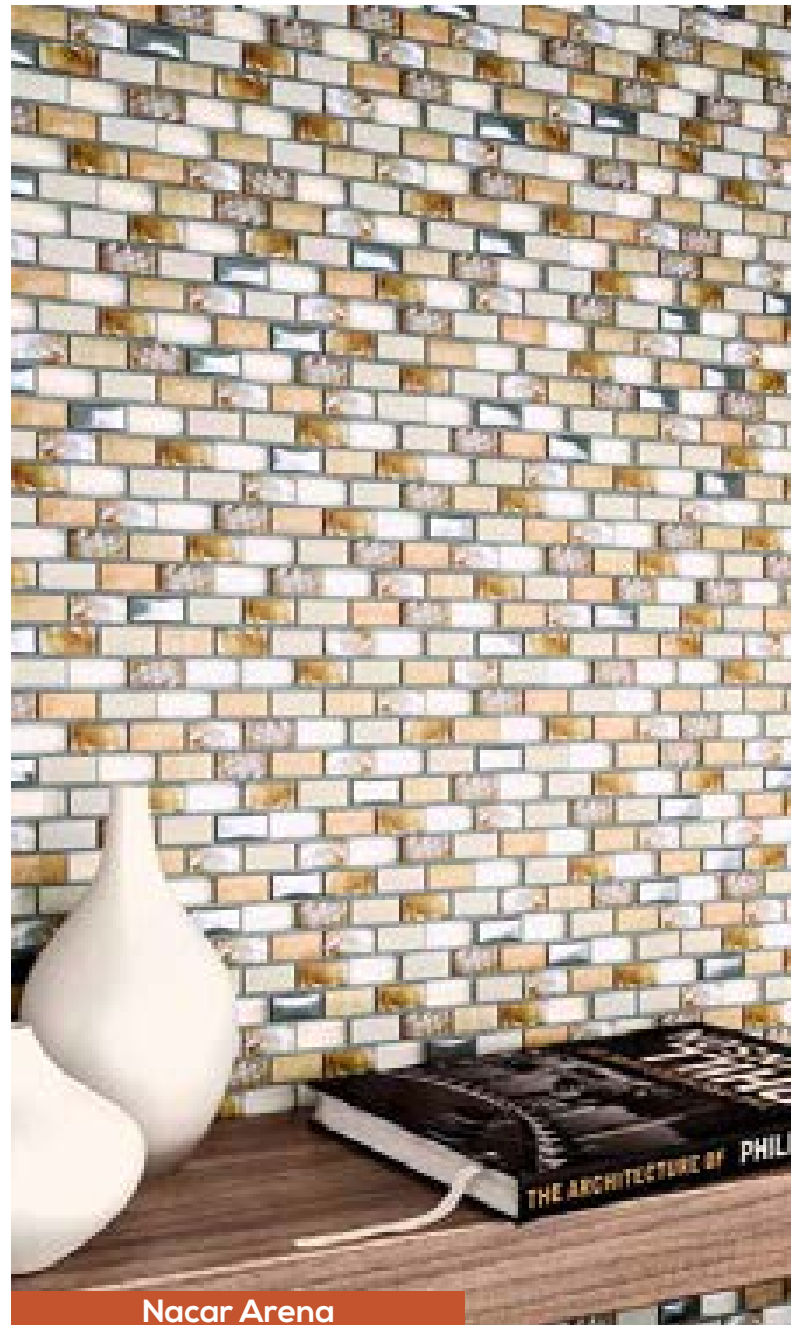

Nacar Arena