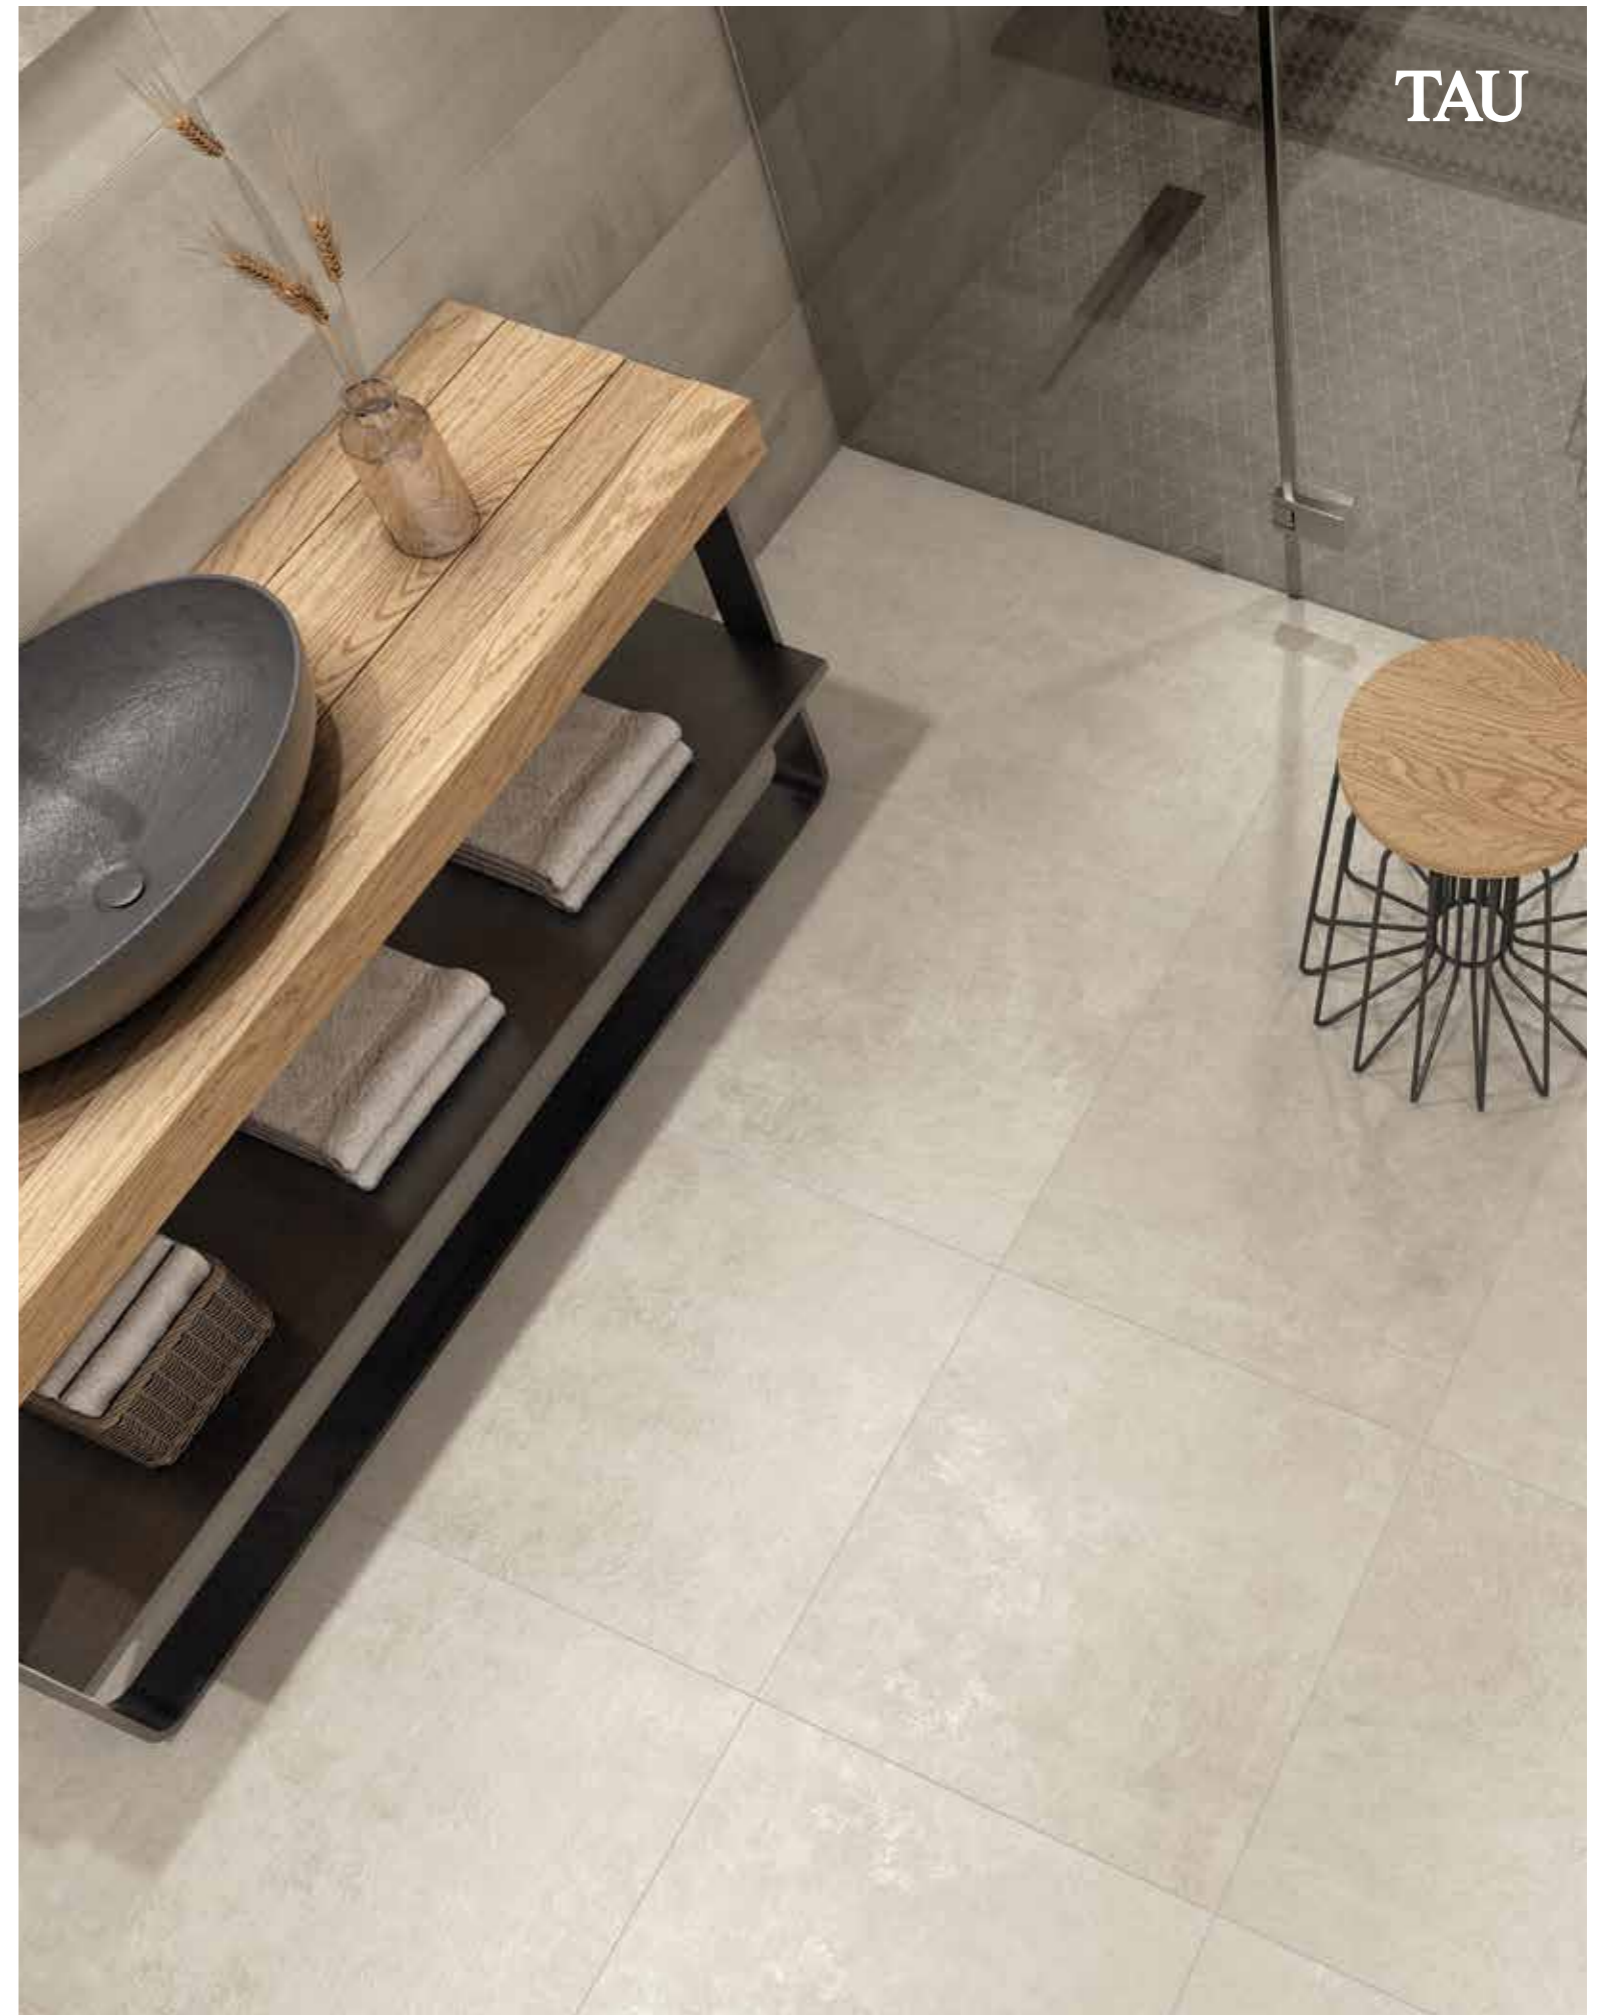

White
NCS S 2002-R

Tan
NCS S 2005-Y50R

Silver
NCS S 3500-N

Gray
NCS S 5500-N

Floor tile Devon Gray 60x120. Wall tile Tisse Silver 40x120.

DEVON GRAY 12 DESIGNS 60x120

Floor tile Devon Silver 60x120. Wall tile Tisse Blue 60x120.