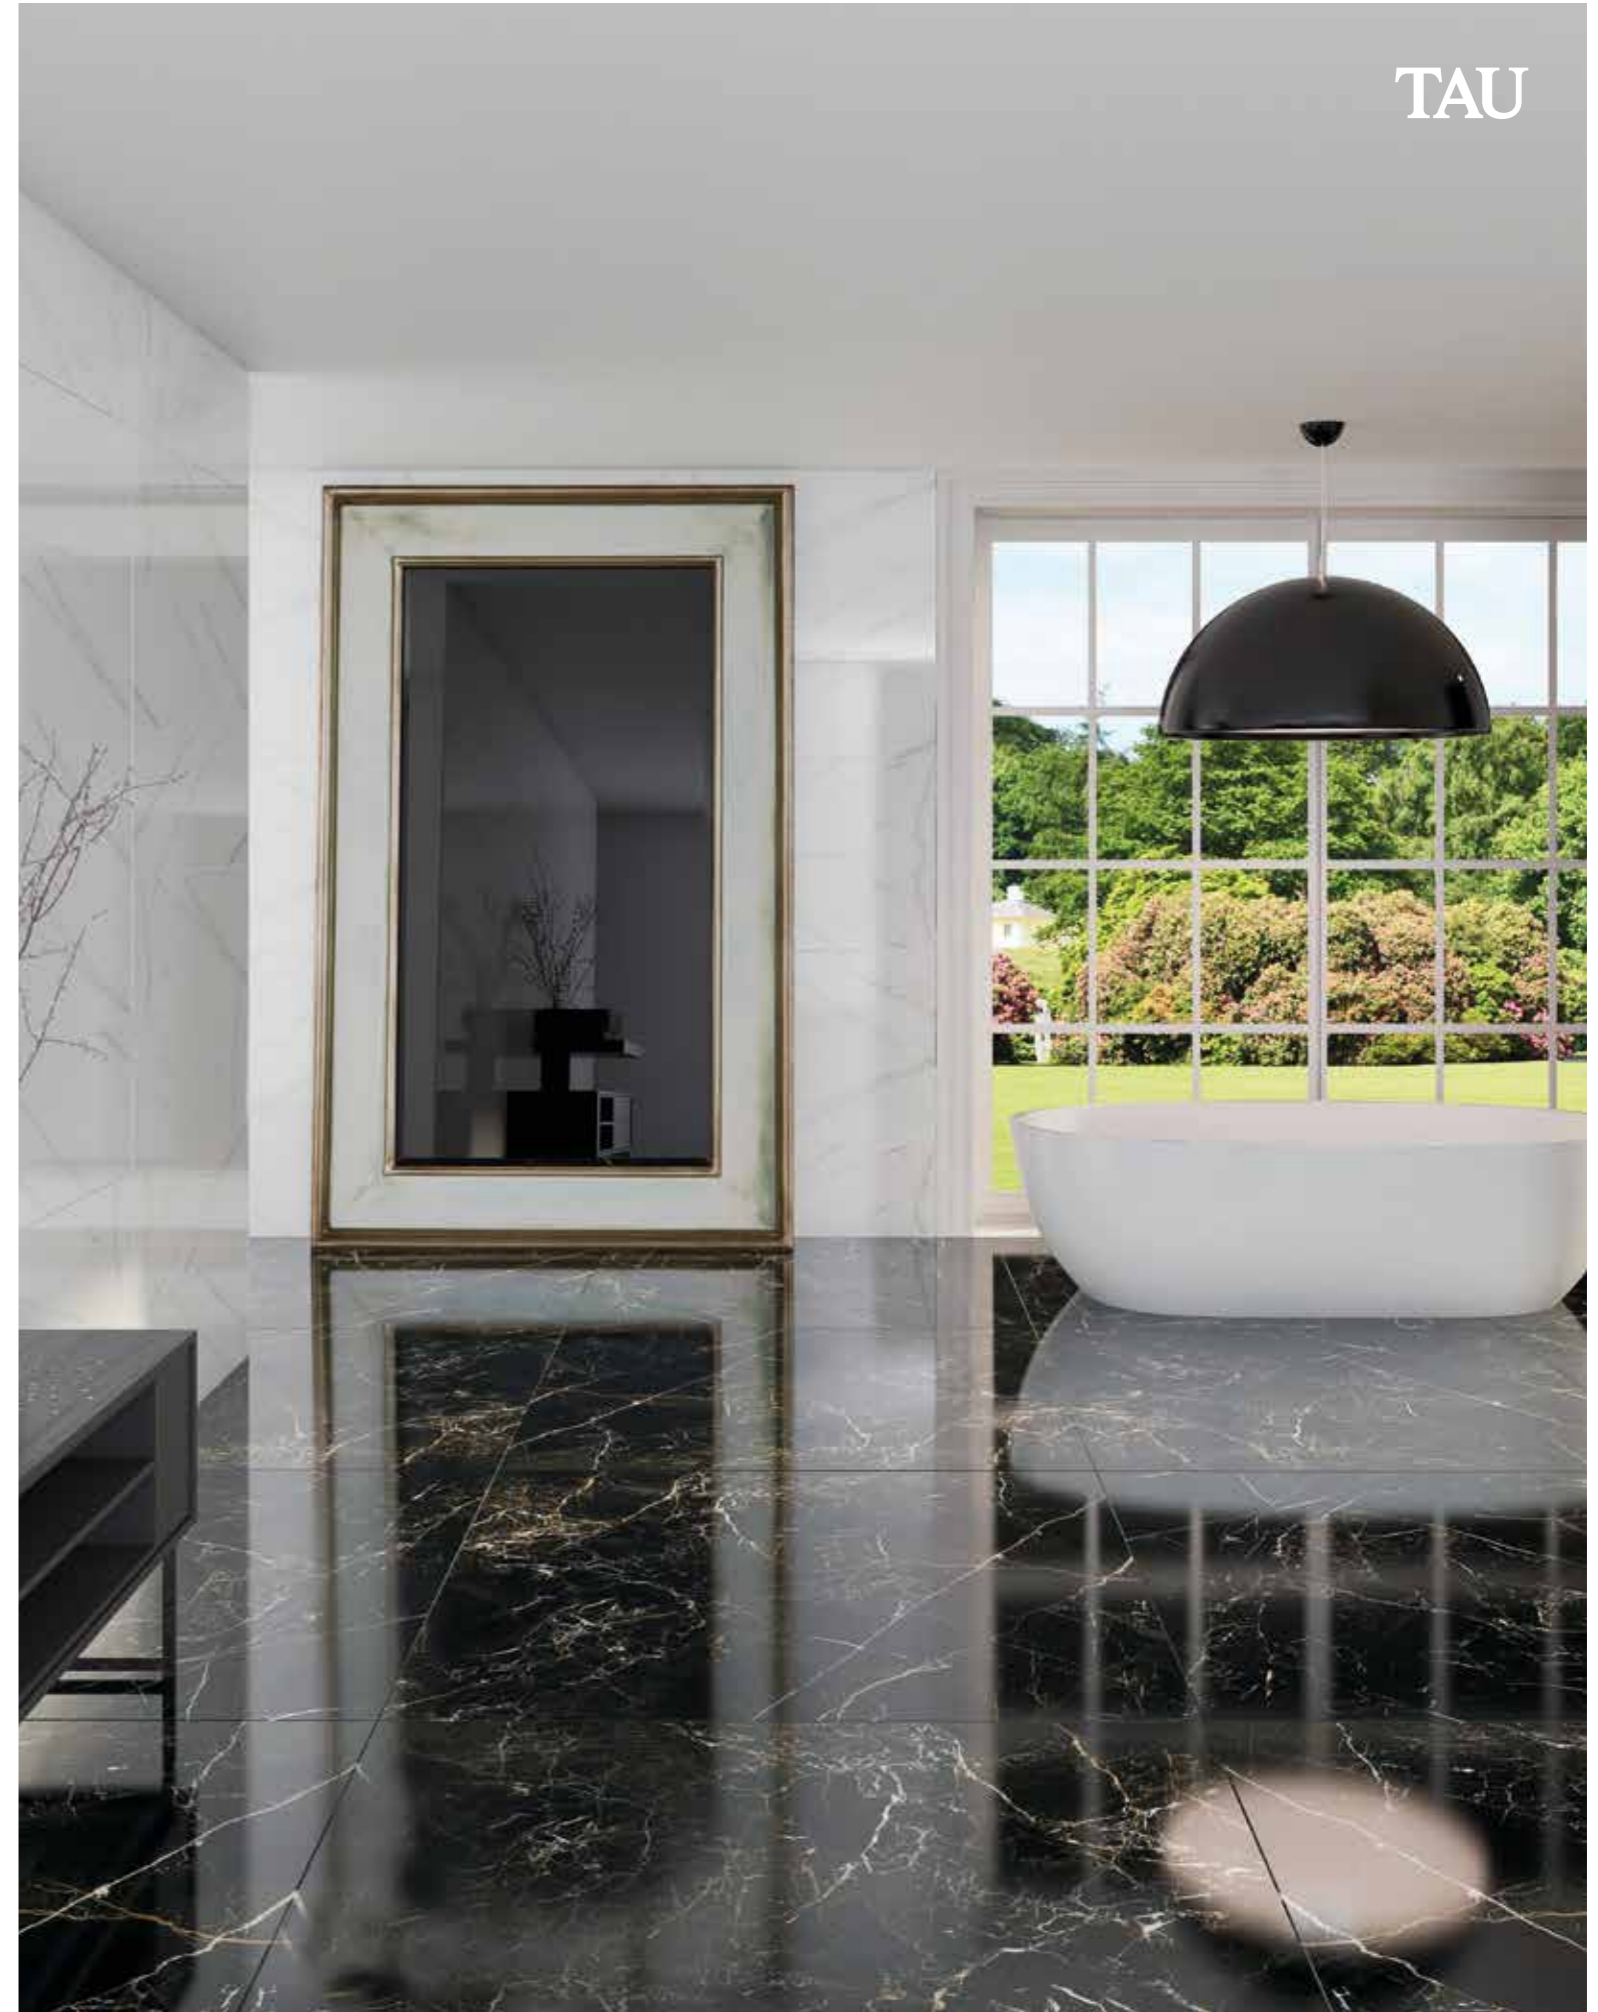

TAU

Wall tile Varenna Carrara 30x90. Floor tile Portloren Black 120x120.

PORTLOREN