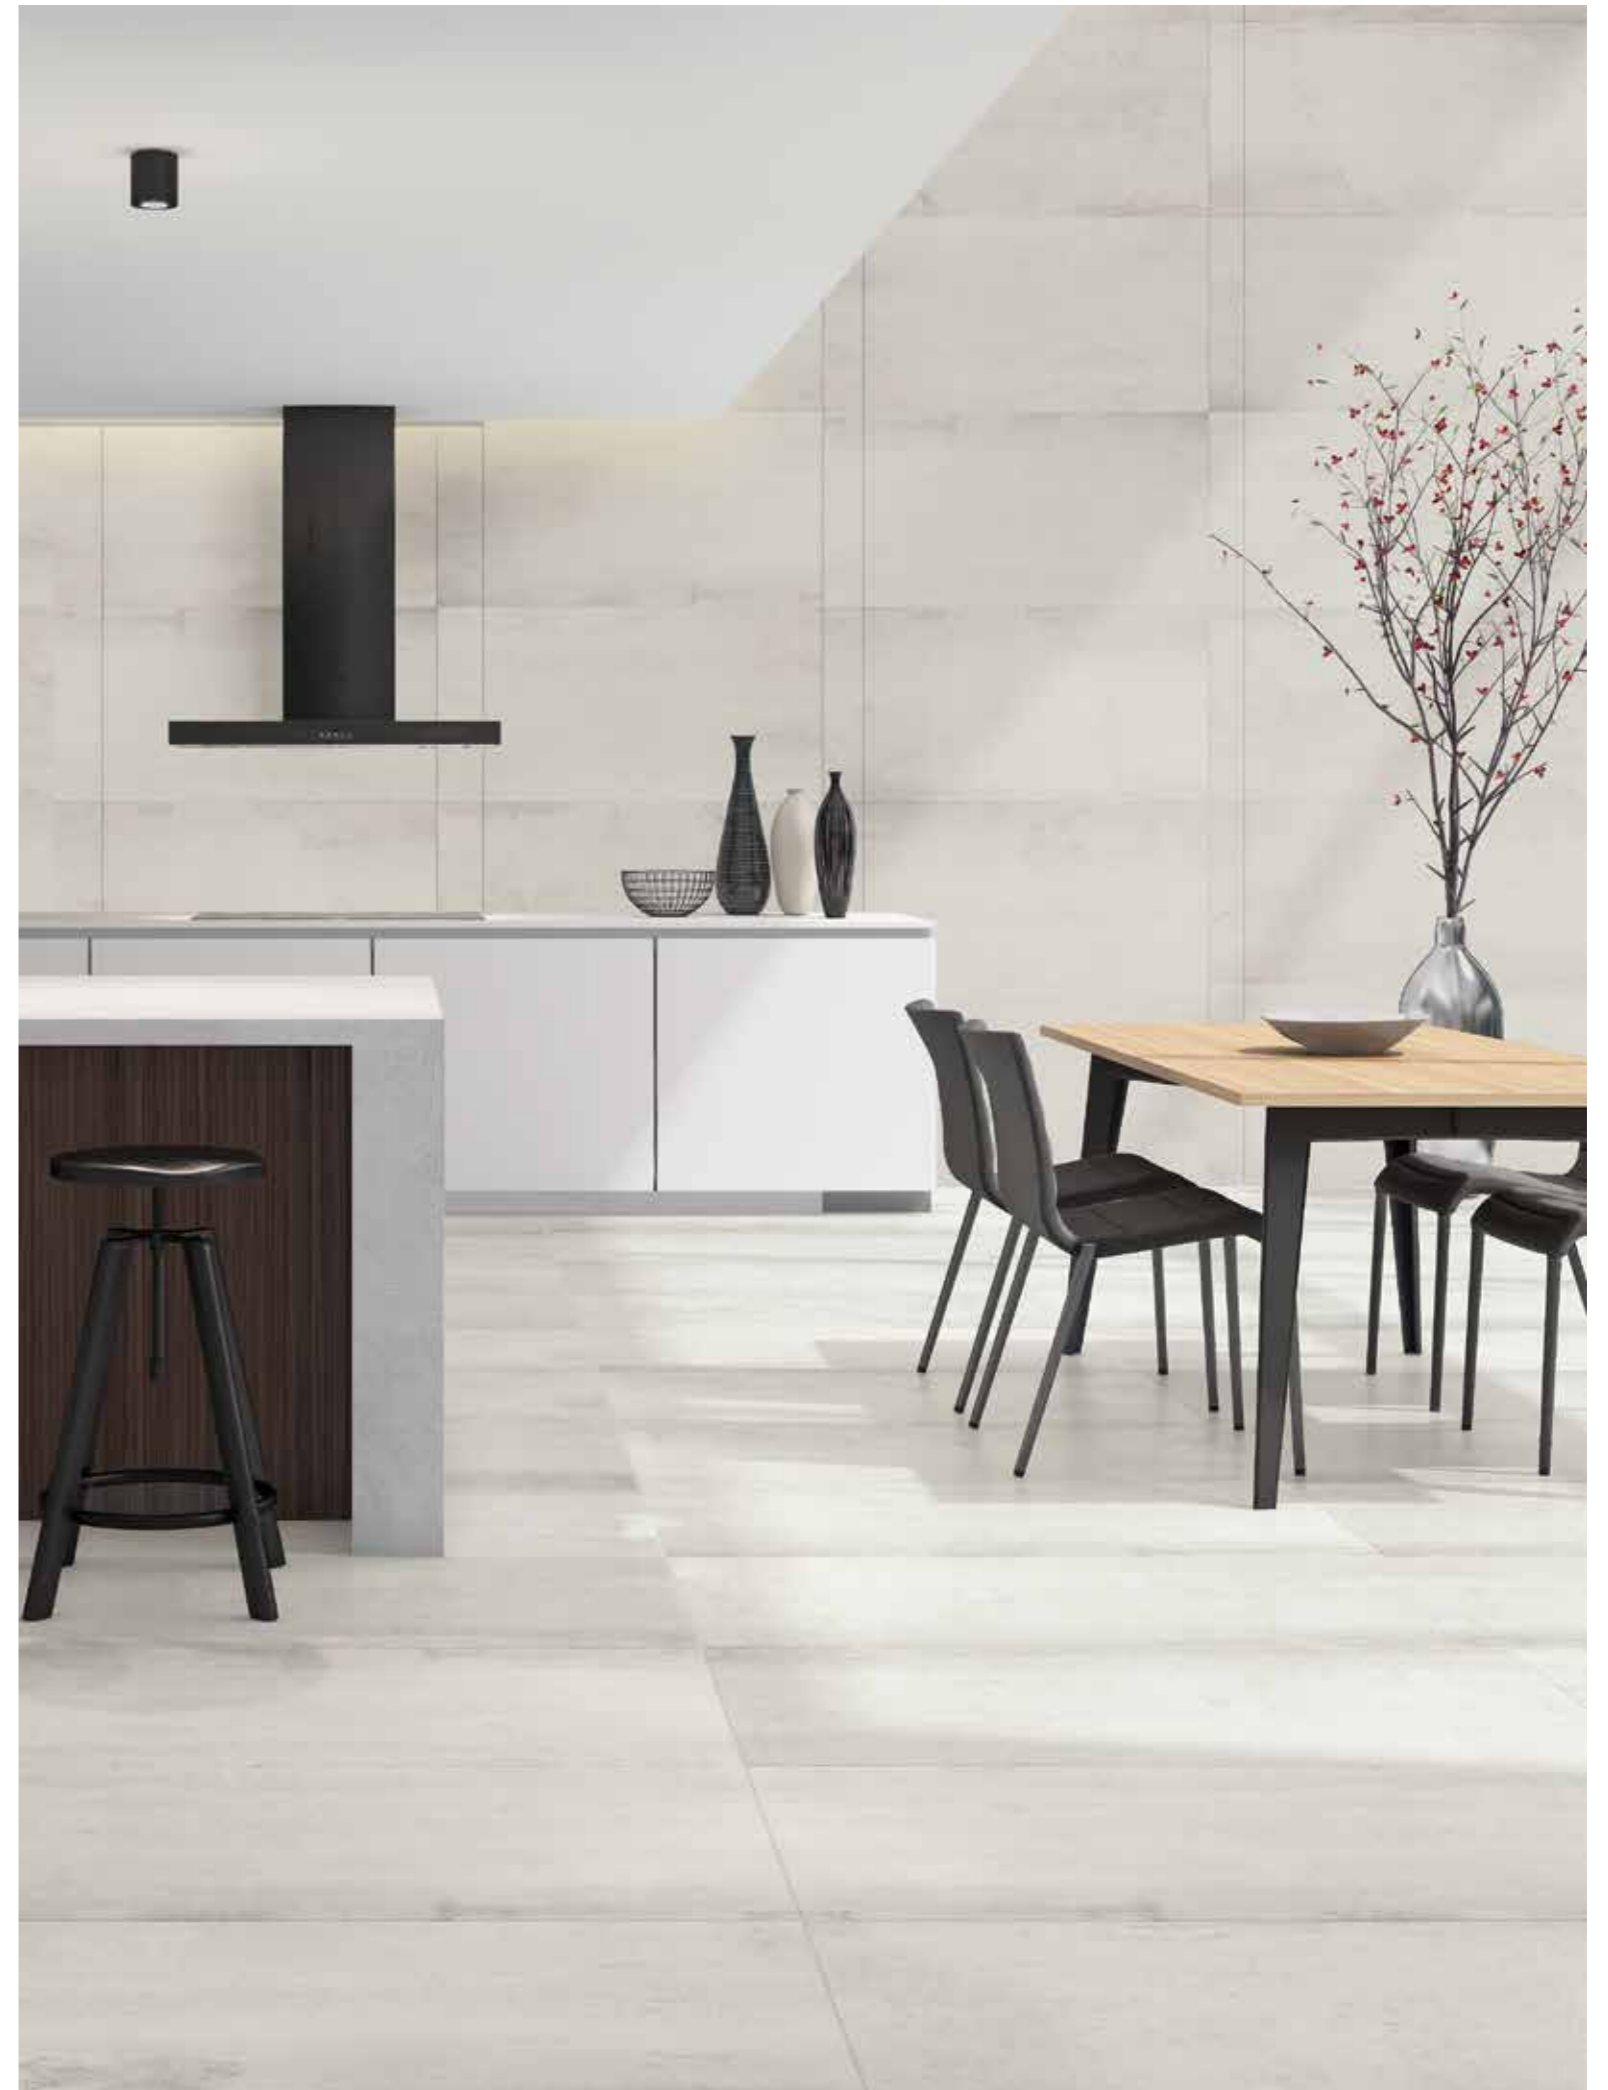

Tan
NCS S 2005-Y50R

Graphite
NCS S 3502-Y

Floor and Wall tile Sassari Graphite 60x120.

SASSARI GRAPHITE 15 DESIGNS 60x120

Wall and floor tile Sassari Pearl 60x120.