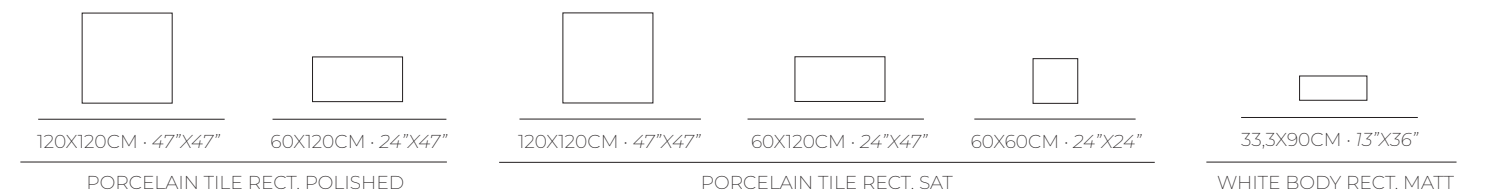

Camile Blue 60x120CM · 24"x47" PUL Rect.

CAMILE
PORCELAIN

GOLD

BLUE

* Only 60x120CM · 24"x47" polished

A
FEELING
OF
HARMONY

Camile Gold 33,3x90CM · 13"x36" MATT Rect.
 Camile Decor Gold 33,3x90CM · 13"x36" MATT Rect.
 Camile RB Gold 33,3x90CM · 13"x36" MATT Rect.
 Camile Gold 60x60CM · 24"x24" SAT Rect.