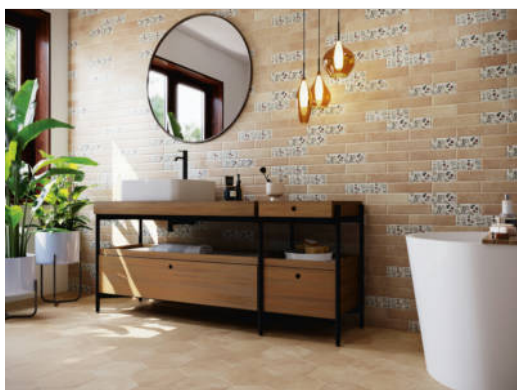

codicer

PRODUCT

GARDEN WHISPER BRICK

6x24.5 Brick

GRAPHIC VARIETY

ROOM SCENES

TECHNICAL DATA

NAME: Garden Whisper Brick

NEW

CODE: PT06736

SERIES: Garden Whisper

SIZE: 6x24.5 Brick

TYPE OF PIECE: DECORATED BASES

TPOLOGY: Porcelain

LOOK: Acuarelados

COLORS: Warm

FINISH: Matt

USE: Wall

SHADE VARIATION: V1 Uniform

SLIP RESISTANCE: Clase 3

% ABSORPTION: E < 0.5%

FROST RESISTANT: Yes

MOHS: -

OF FACES: 8