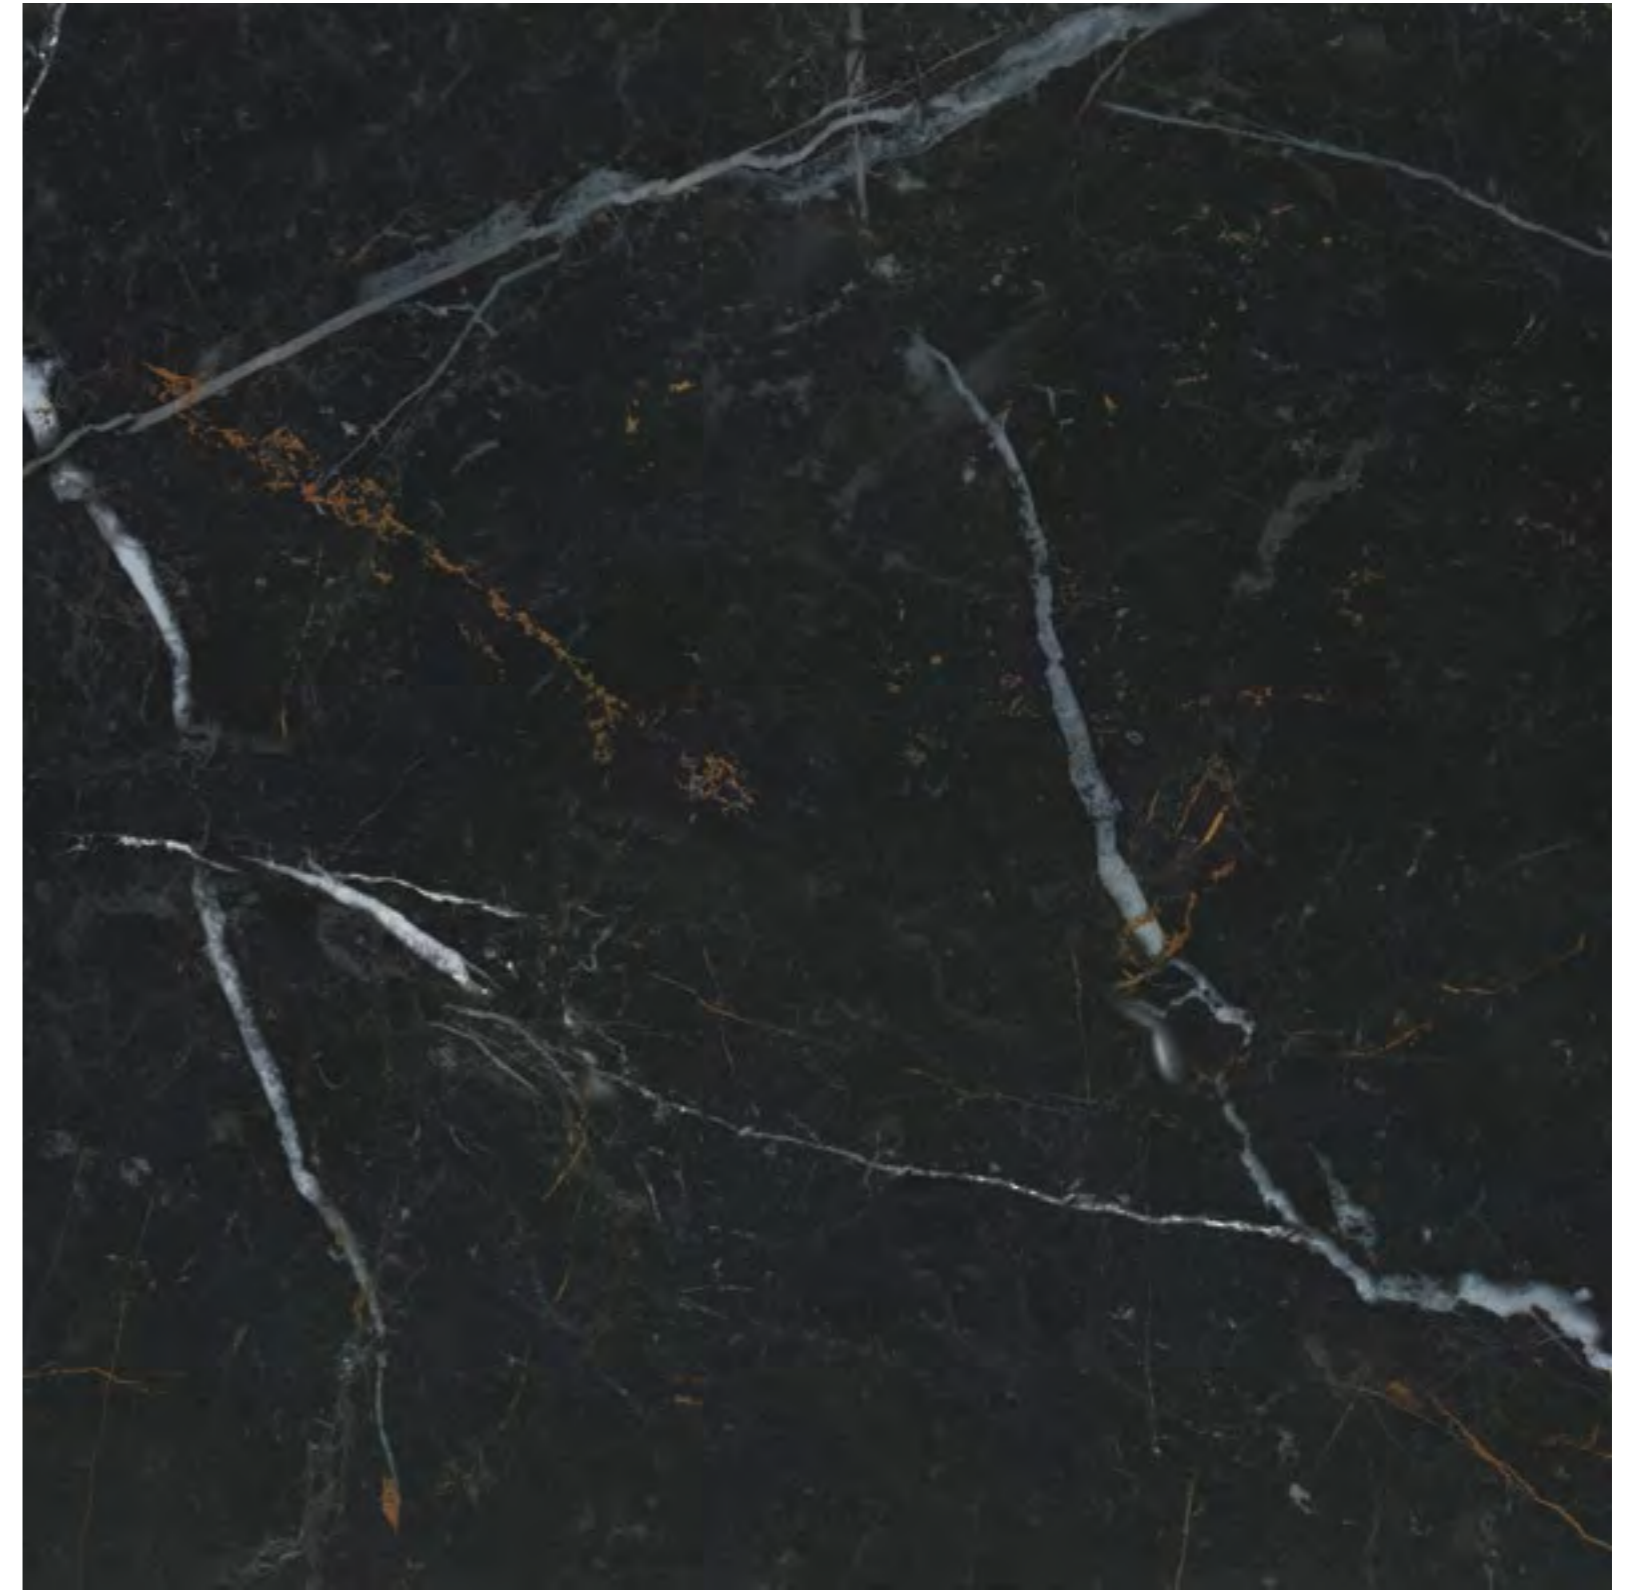

Markina Gold

STARLIGHT

Markina Gold

Porcelánico Pulido · Polished Porcelain

WALL:
Markina Gold 60x120 RC Starlight

FLOOR:
Markina Gold 60x120 RC Starlight

60x120cm RC · 24"x48" RC

PUL025