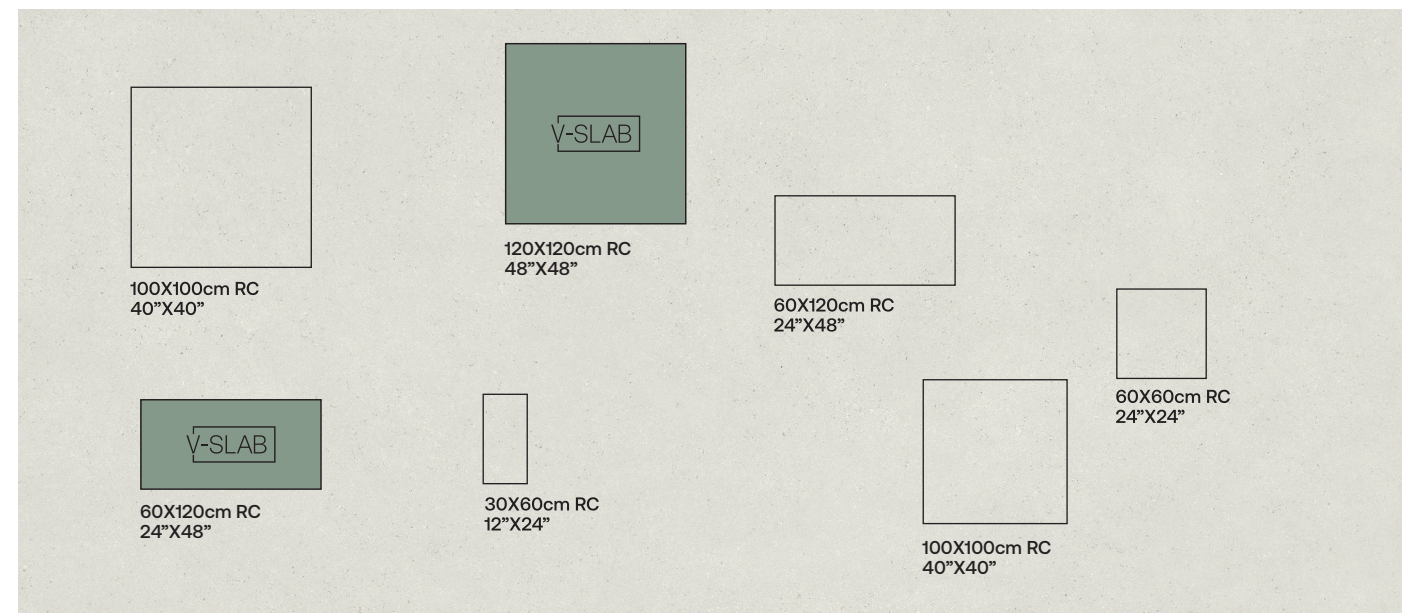

matt finish → V1 shade variation