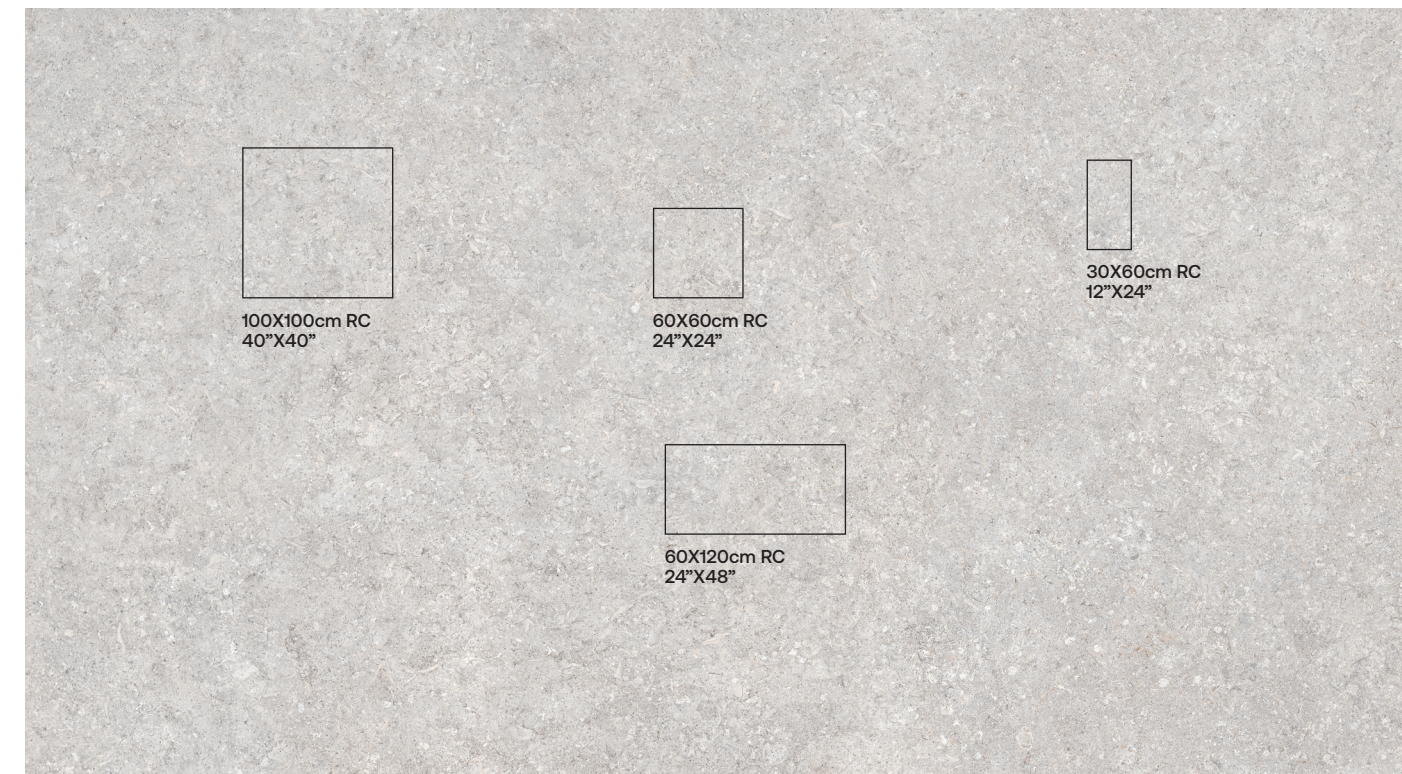

100X100cm RC
40"X40"

60X60cm RC
24"X24"

30X60cm RC
12"X24"

60X120cm RC
24"X48"

VITACER