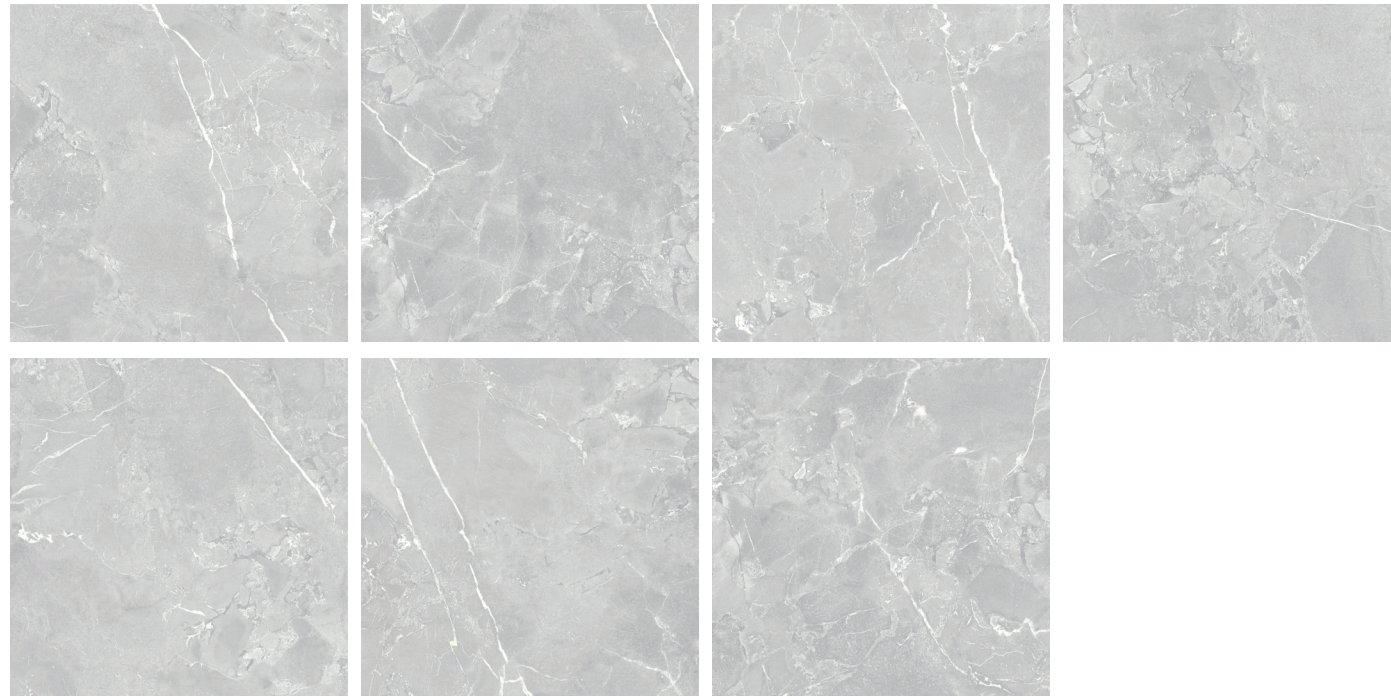

Unusual stone

INFORMACIÓN TÉCNICA · TECHNICAL INFORMATION
DONNÉES TECHNIQUES · TECHNISCHE MERKMALE

PORCELÁNICO · PORCELAIN TILE
GRÈS CÉRAM · FEINSTEINZEUG

COLORES · COLORS · COULEURS · FARBEN

FORMATOS · SIZES · TAILLES · FORMATE

PIEZAS ESPECIALES · SPECIAL PIECES
PIÈCES SPÉCIALES · FORMSTÜCKE

PACKING

PACKING
→ 456

DESARROLLO GRÁFICO · GRAPHIC DEVELOPMENT · DÉVELOPPEMENT GRAPHIQUE · GRAFIKEN

Light 120X280cm

matt finish → V3 shade variation

VITACER